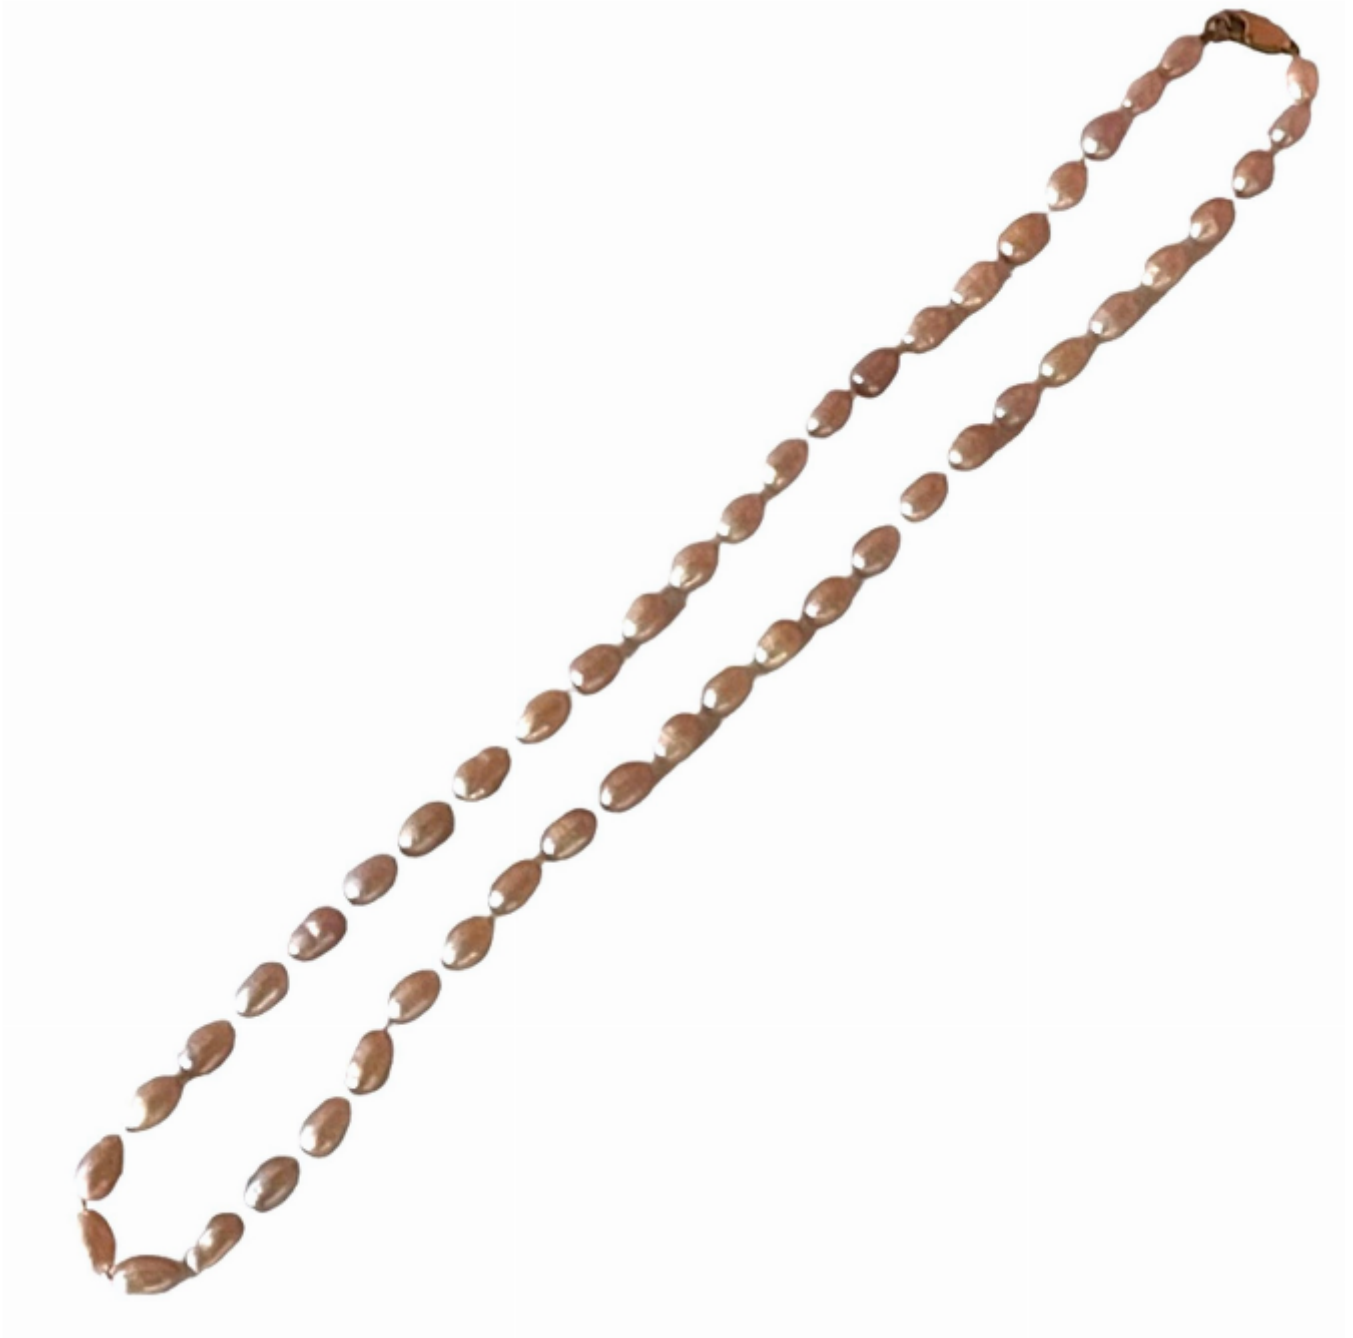

Pale pink baroque pearl necklace

Sold

REF: 5021

Description

Pale pink baroque pearl necklace with a 9ct gold yellow clasp