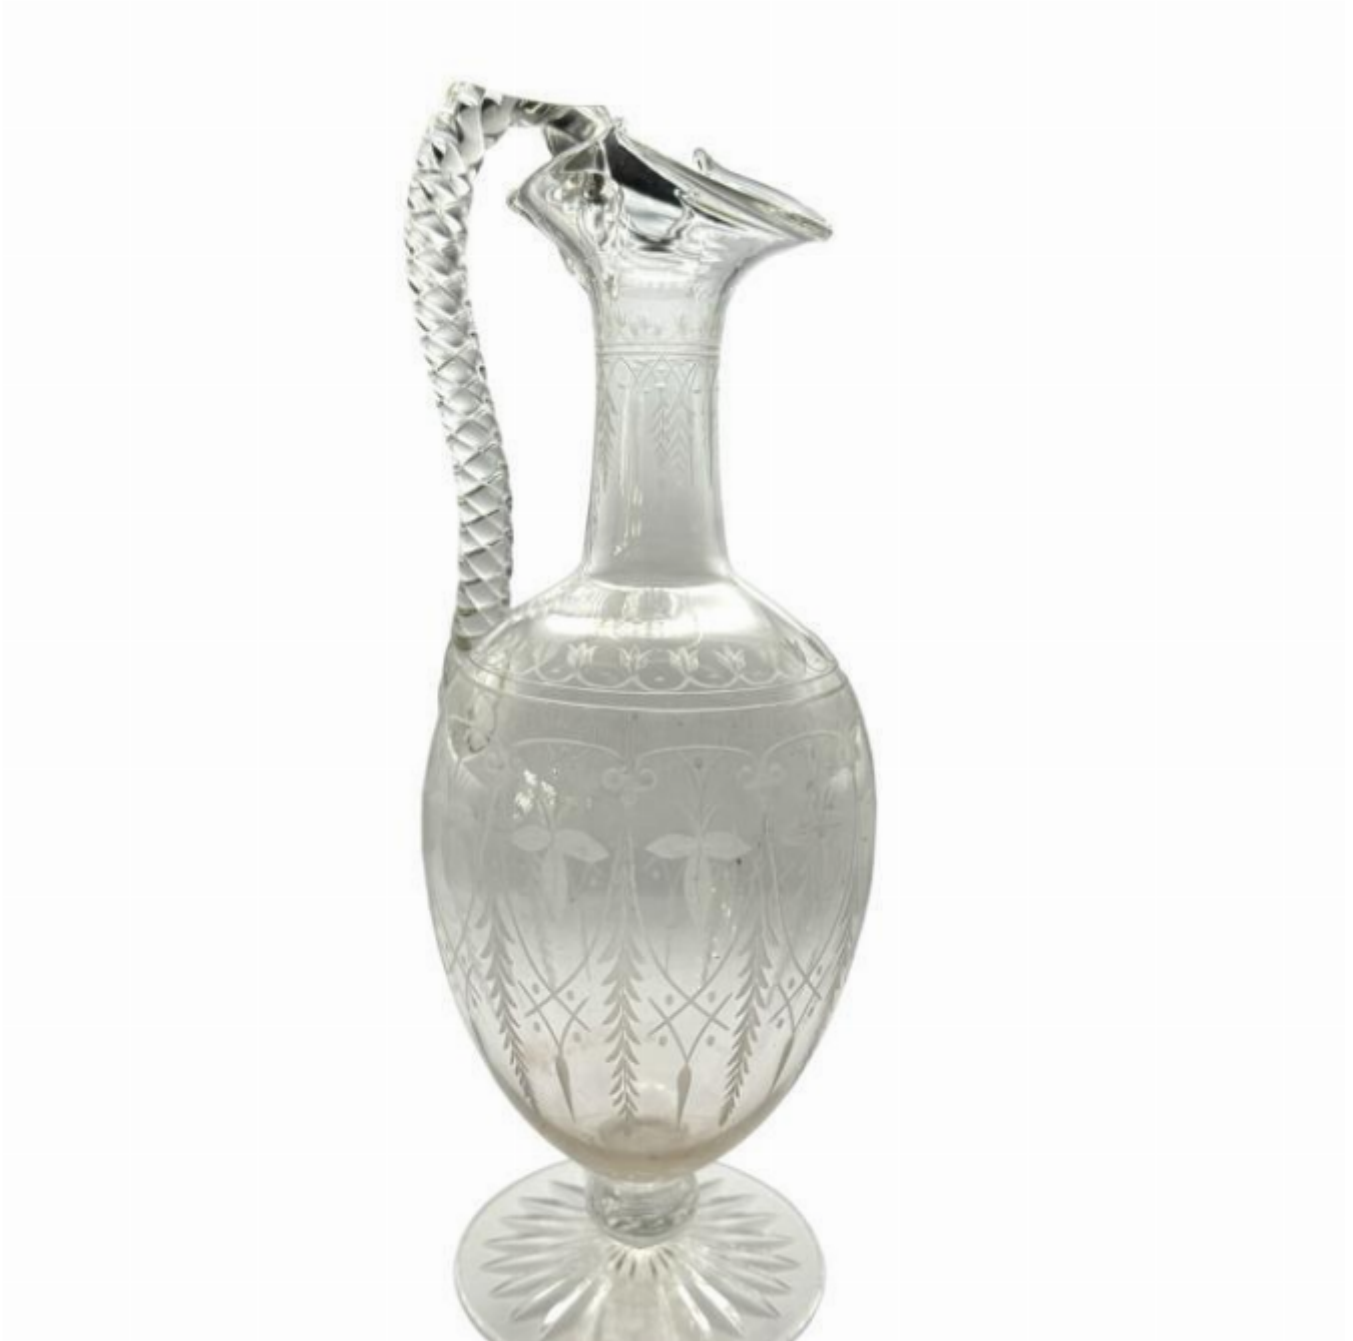

Fine 19th century etched glass water ewer

Sold

REF: 5934

## Description

A fine 19th century etched glass water ewer. Possibly Stourbridge circa 1860