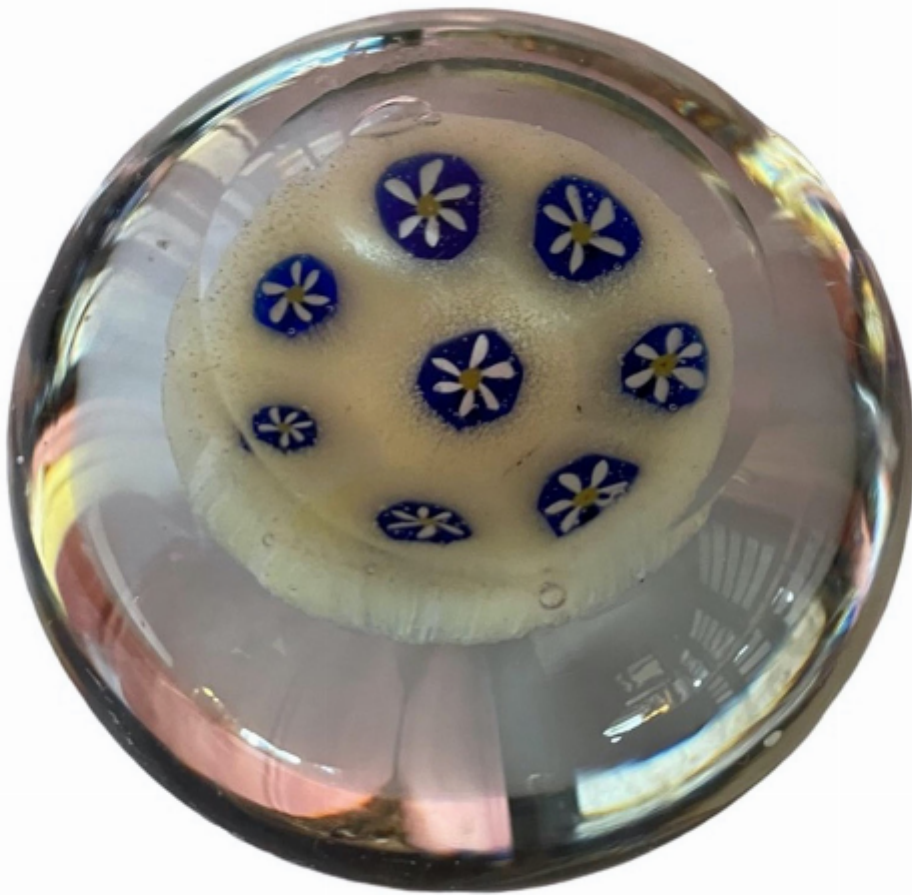

19th century French glass paper weight

Sold

REF: 4906

Height: 5 cm (2")

Diameter: 6 cm (2.4")

## Description

19th century French glass paper weight with blue and white floral canes, circa 1850