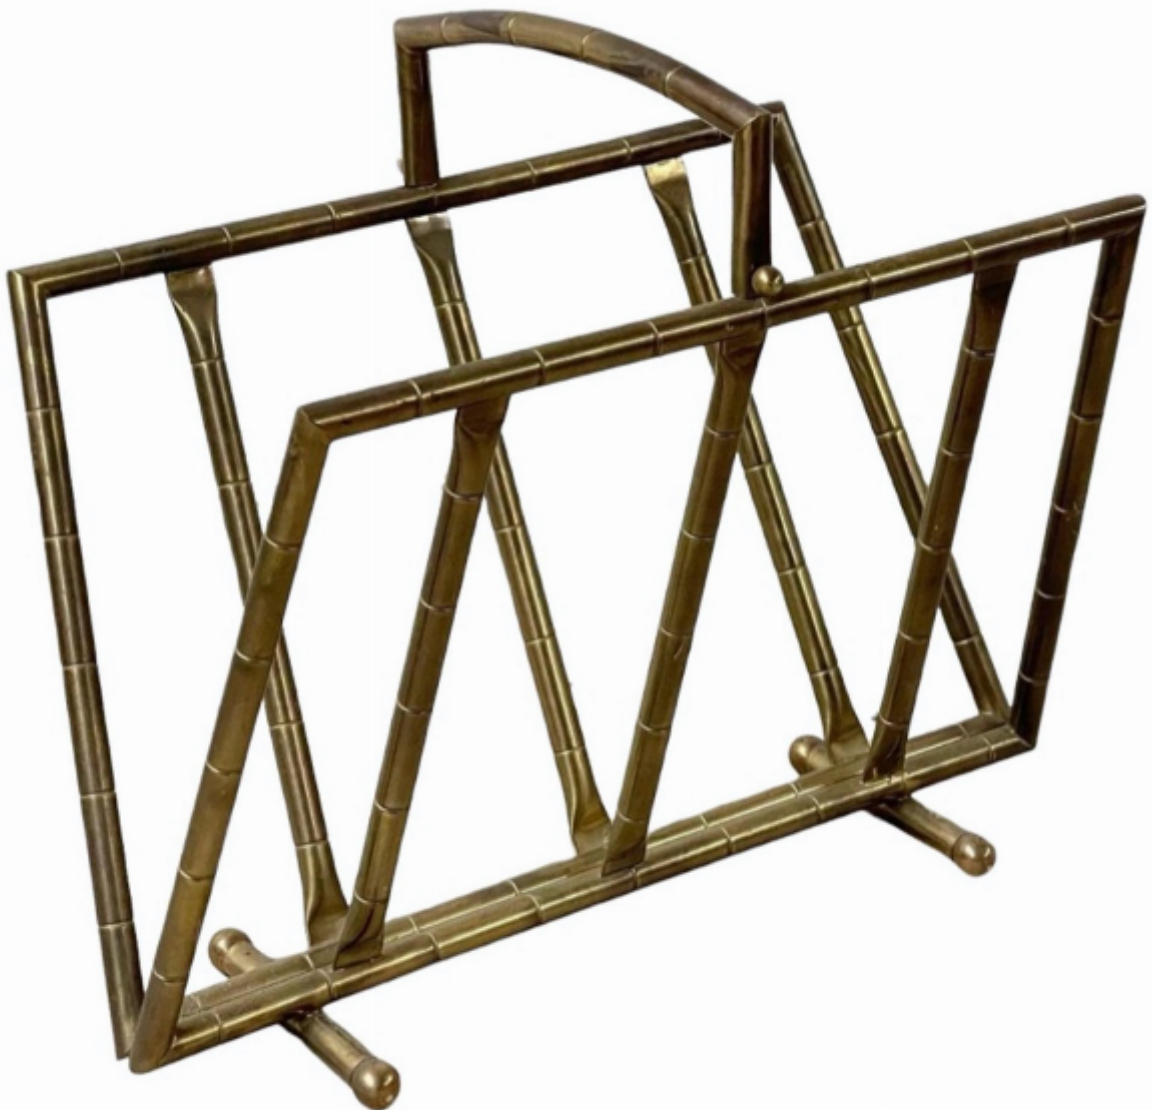

Maison Jansen bamboo-form brass magazine rack, circa 1950

Sold

REF: 4824

Height: 40 cm (15.7")

Width: 42 cm (16.5")

Depth: 25 cm (9.8")

Description

Maison Jansen bamboo-form brass magazine rack, circa 1950