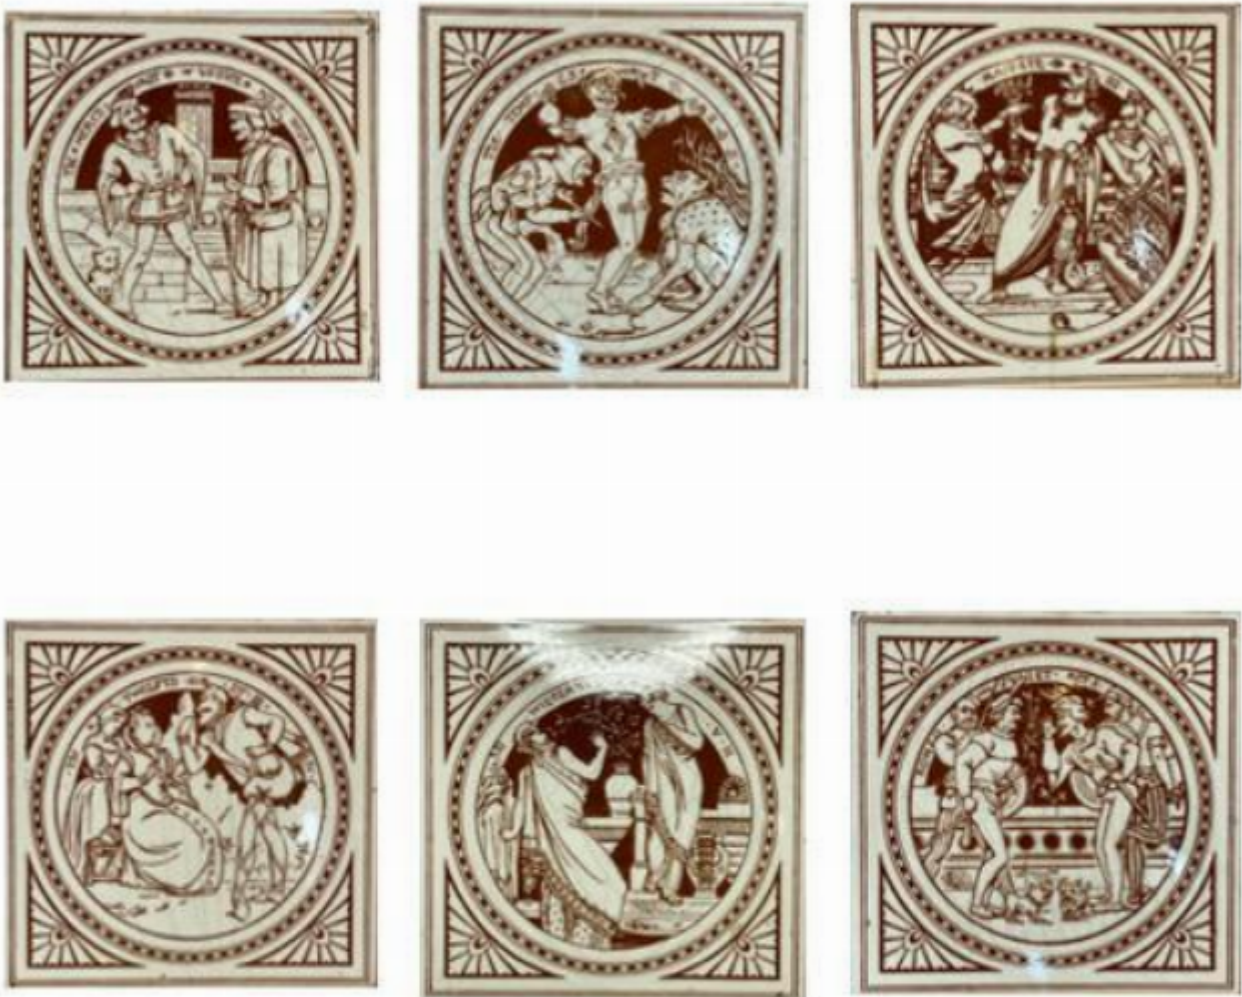

Six 19th century Minton Shakespeare tiles

Sold

REF: 4061

Description

A set of six Minton tiles depicting Shakespeare plays. Decorated and signed by John Moyr Smith, circa 1870. This set includes Macbeth, Winters Tale, Twelfth Night, Romeo and Juliet ,The Tempest, and The Merchant of Venice.