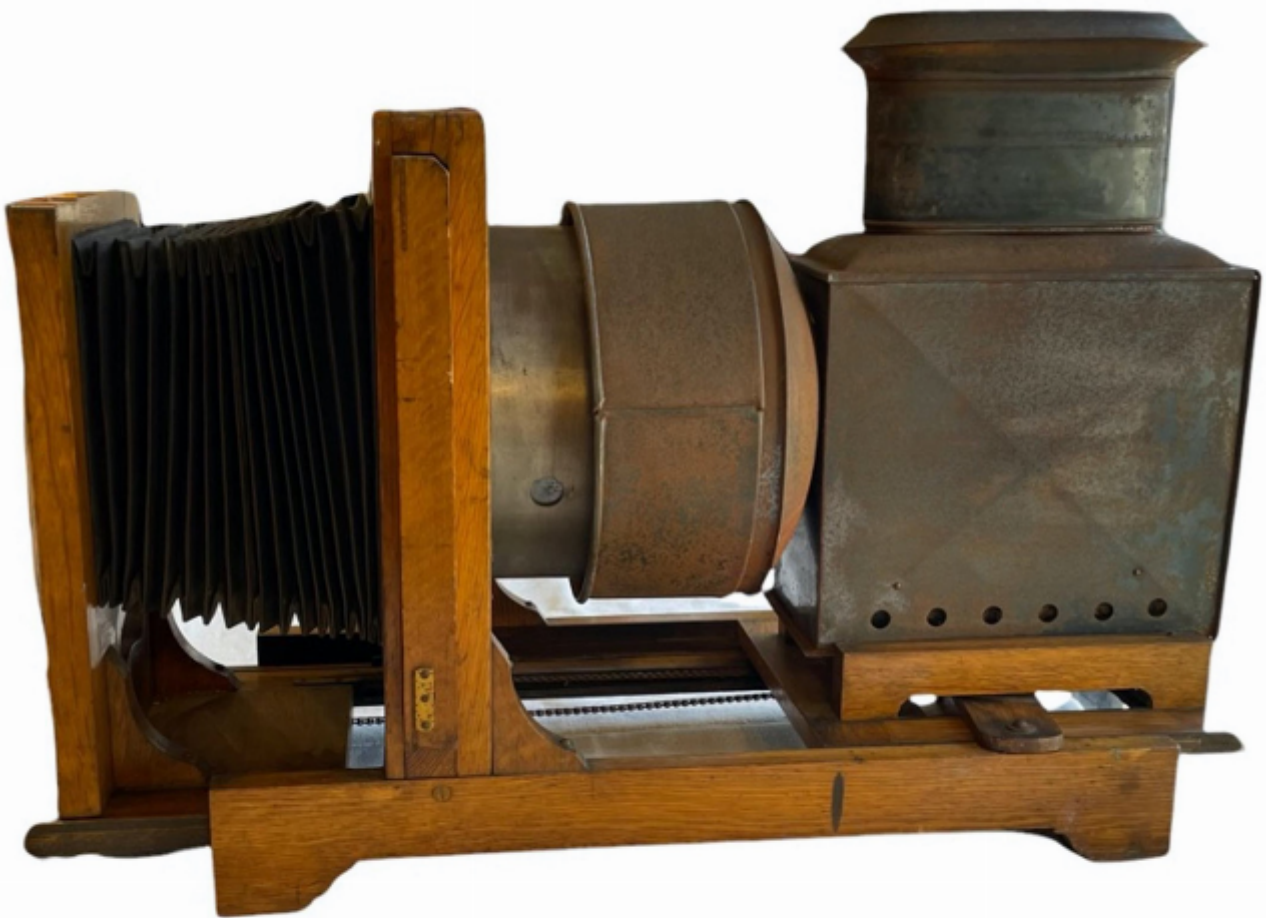

Late Victorian large oak framed bellows magic lantern

Sold

REF: 4579

Description

Put on a magnificent show with this late Victorian large oak-framed bellows magic lantern by Coronet, circa 1900