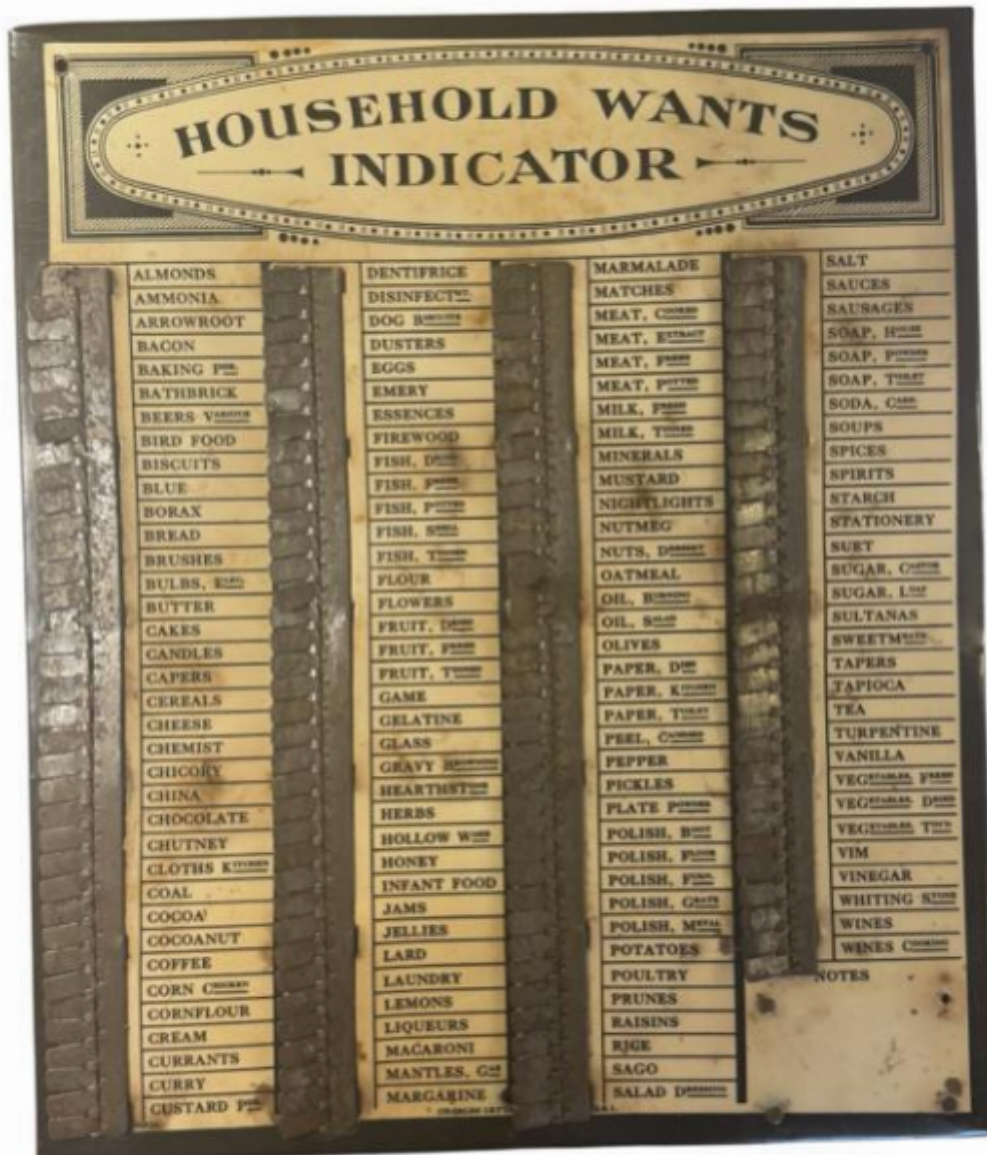

# Emmett & White

ANTIQUES & INTERIORS

Charles Letts 'Household Wants' indicator

£345

REF: 7489

Height: 33 cm (13")

Width: 28 cm (11")

## Description

An early 20th century four-column 'Household Wants Indicator' by Charles Letts & Co, circa 1930. A great decorative piece for any kitchen.

All of the indicator flags are present except, Almonds, Butter, Oil, and Sultanas. But who wants those anyway.