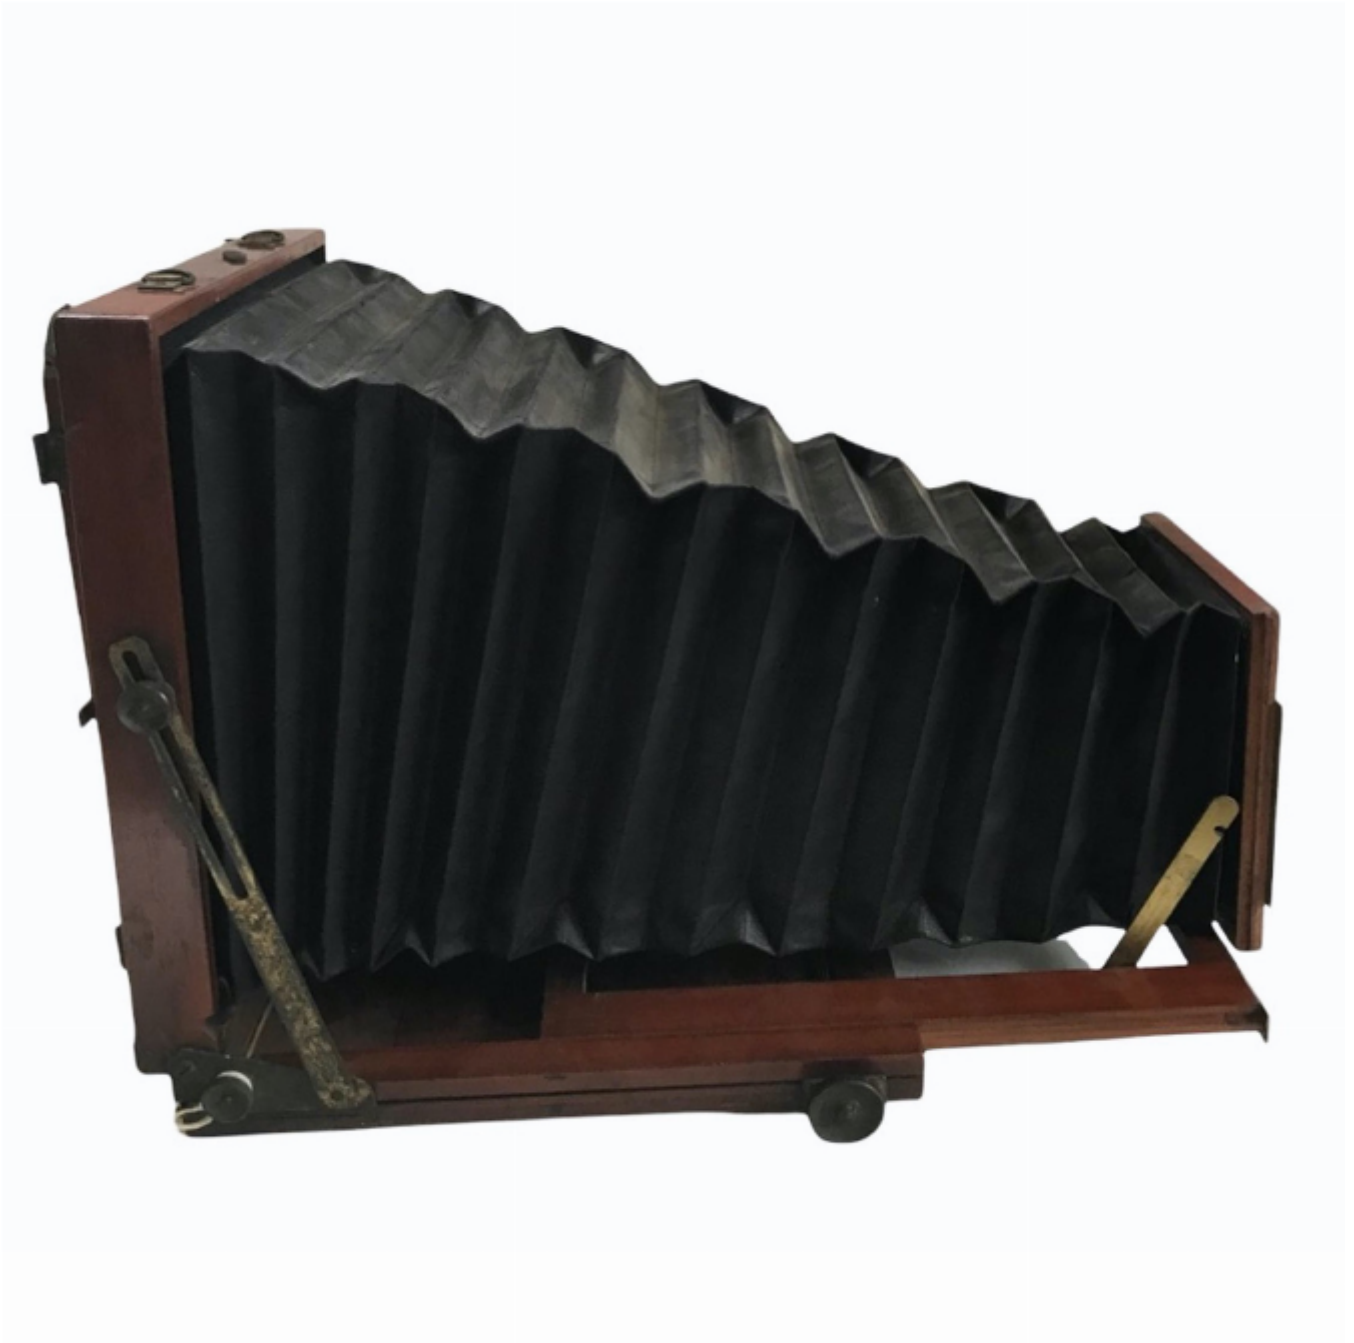

Late 19th century bellows camera

Sold

REF: 2133

## Description

A very decorative late 19th century bellows camera complete with plate case.