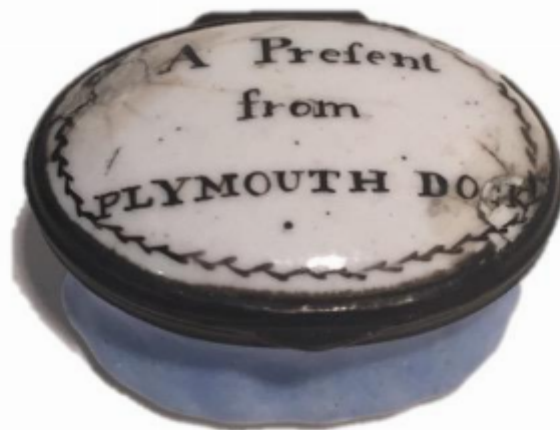

19th century Bilston patch box, 'A present from Plymouth Dock'

£125

REF: 1226

Description

An early 19th century Bilston blue enamel patch box, the hinged lid entitled 'A present from Plymouth Dock'.