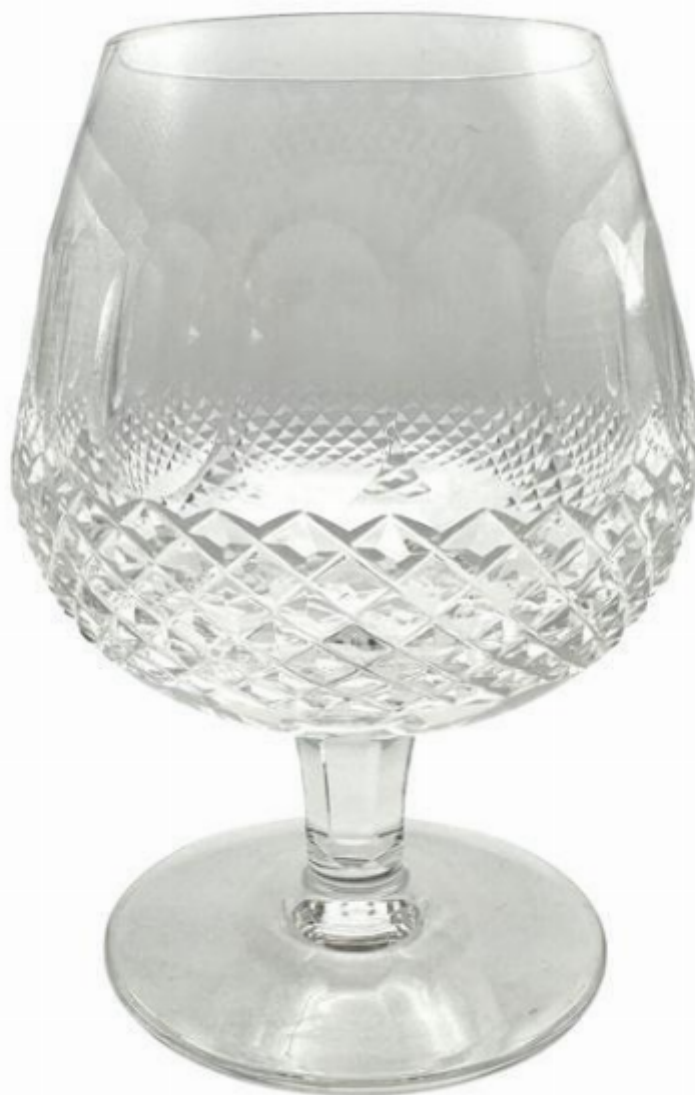

Waterford brandy balloons

£125

REF: 6434

Height: 13 cm (5.1")

Diameter: 9 cm (3.5")

## Description

A set of six Waterford Colleen pattern lead crystal brandy balloons

Waterford lead crystal glass is renowned for its exceptional craftsmanship and brilliance. Founded in Waterford, Ireland, in 1783, the company produces luxurious crystal glassware, including vases, glasses, and chandeliers. Each piece is hand-cut and polished, showcasing intricate designs that enhance the crystal's sparkle.

The addition of lead gives Waterford crystal its signature weight, clarity, and refraction. Waterford crystal has become synonymous with elegance, gracing prestigious events and homes world-wide as a symbol of fine Irish craftsmanship.