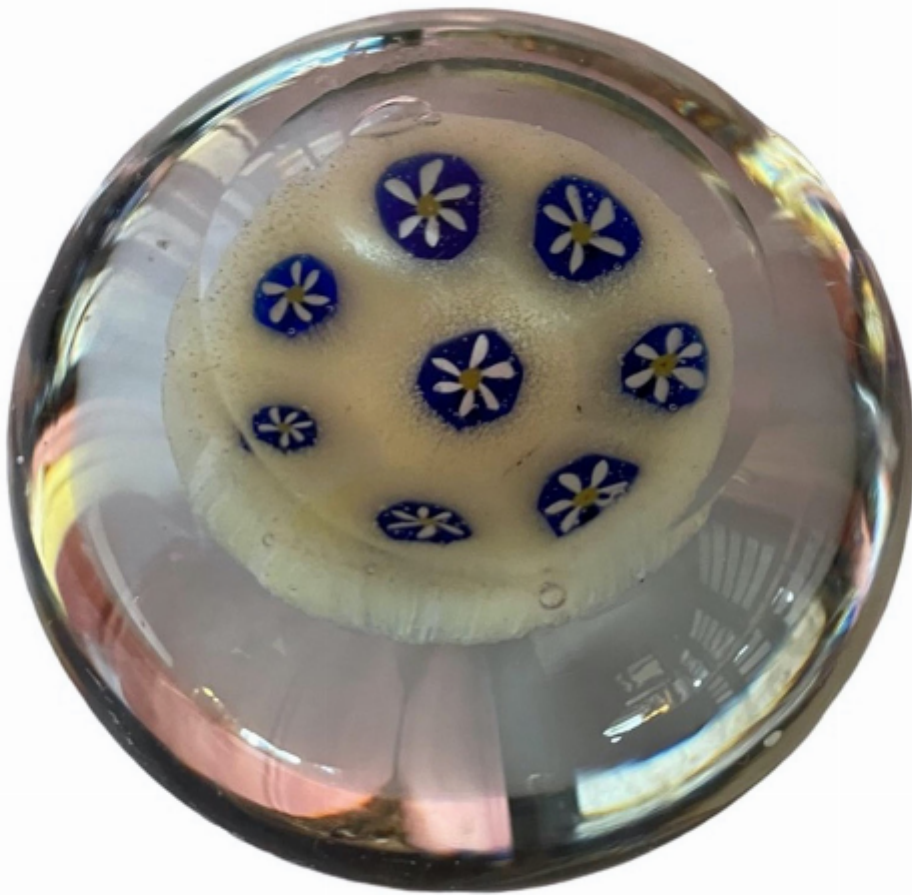

19th century French glass paper weight

Sold

REF: 4906

Height: 5 cm (2")

Diameter: 6 cm (2.4")

Description

19th century French glass paper weight with blue and white floral canes, circa 1850