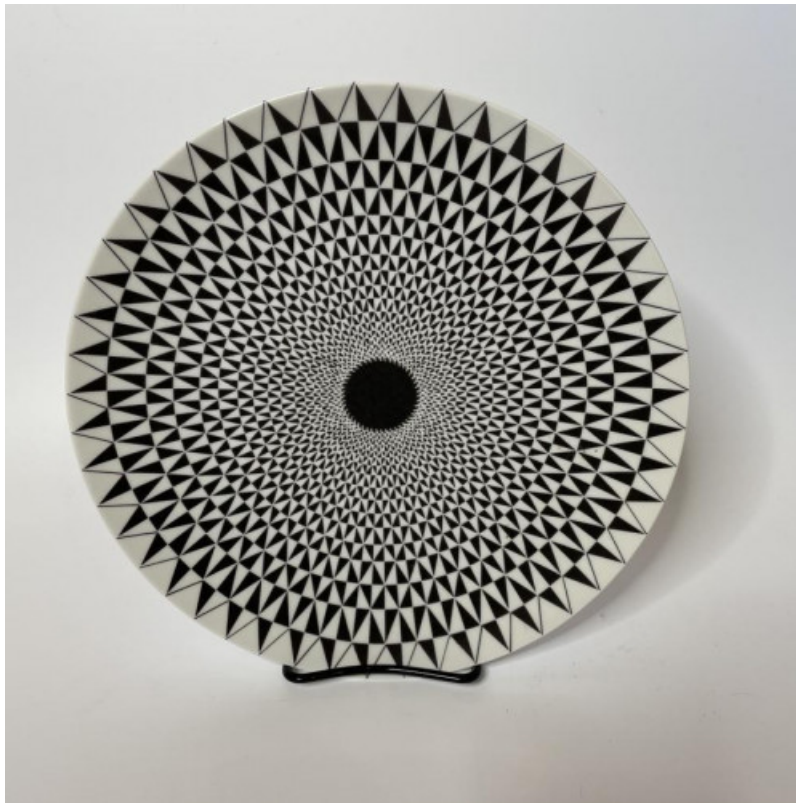

Emmett & White

ANTIQUES & INTERIORS

Set of 6 Fornasetti Egocentrisomo pattern plates

REF: 4016

Dia: 26 cm (10.24")

Sold

A rare and complete set of six Egocentrisomo pattern Fornasetti wall plates by Rosenthal. Unusual in that they are painted on to plate blanks made by Thomas Porcelain - a German porcelain company acquired by Rosenthal, the official manufacturer of Fornasetti ceramics. Circa 1940.