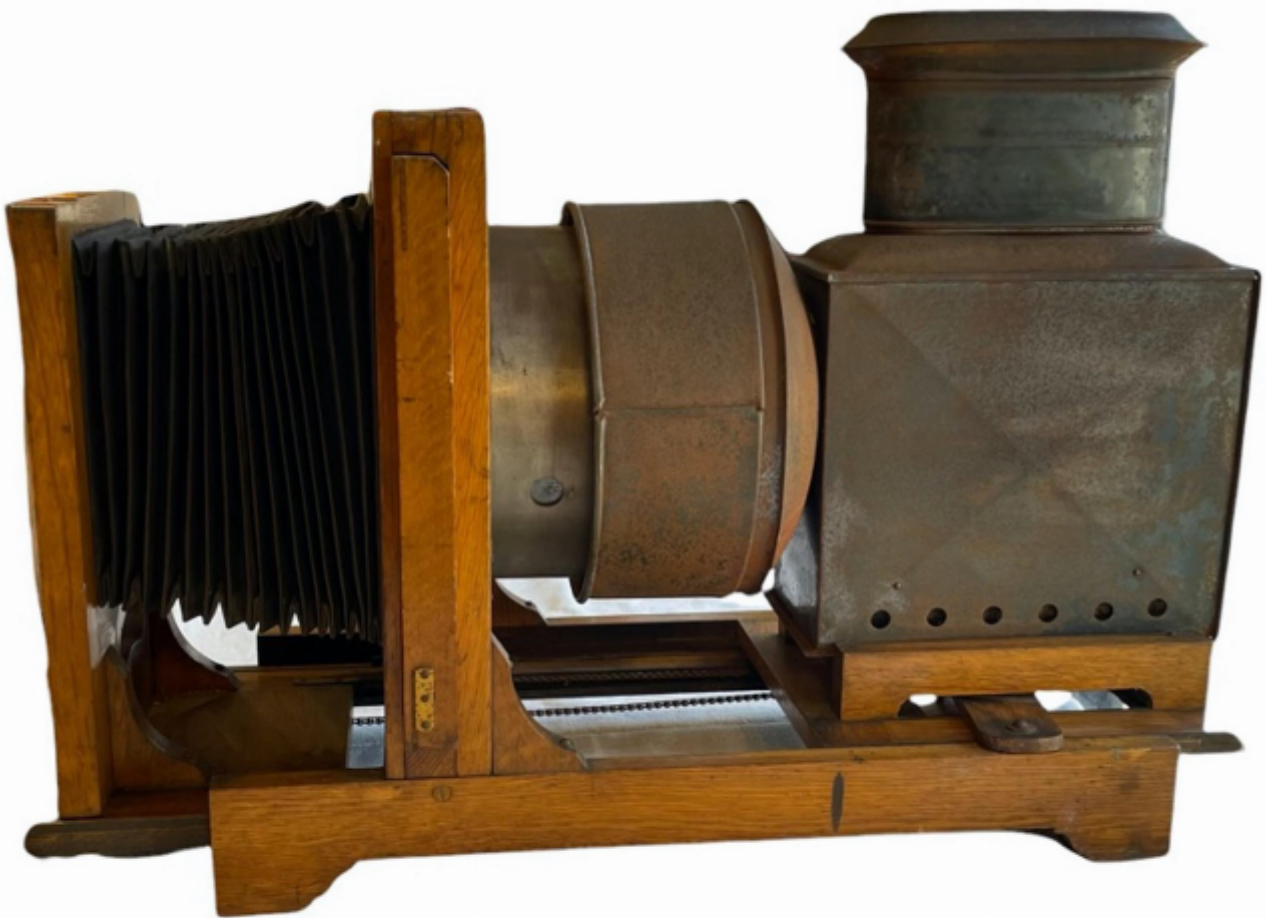

Late Victorian large oak framed bellows magic lantern

Sold

REF: 4579

## Description

Put on a magnificent show with this late Victorian large oak-framed bellows magic lantern by Coronet, circa 1900