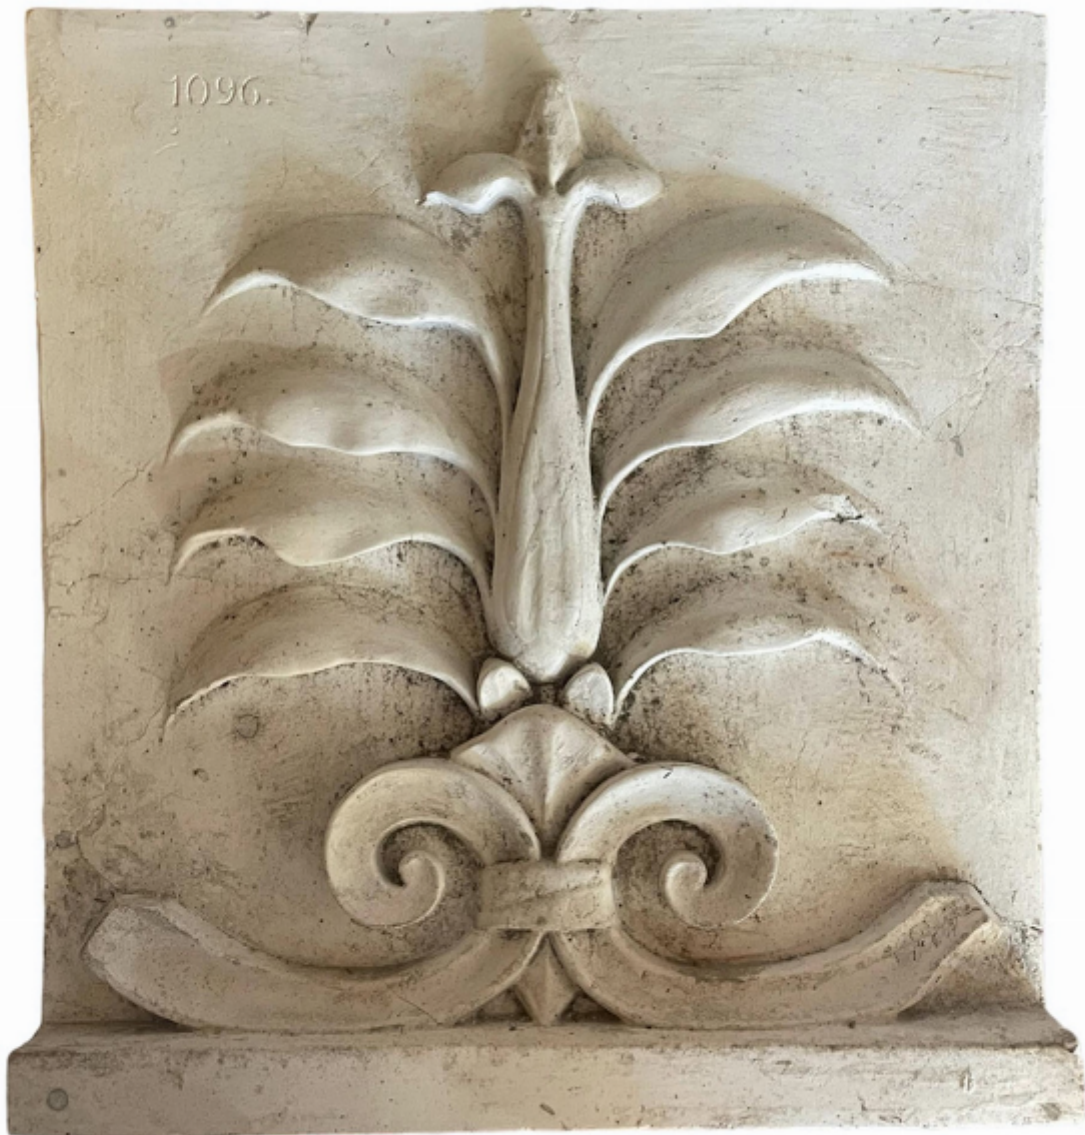

Floral moulding plaster cast from the antique

£175

REF: 5451

Height: 42 cm (16.5")

Width: 2040 cm (803.1")

Depth: 47 cm (18.5")

## Description

Floral moulding plaster cast from the antique.

Making plaster casts of ancient carvings involves carefully applying plaster over the original artwork to create a detailed, three-dimensional replica. Once hardened, the plaster cast captures intricate textures and features, preserving the carving's details. This method allows for study, replication, and display, protecting the original while sharing its historical significance.