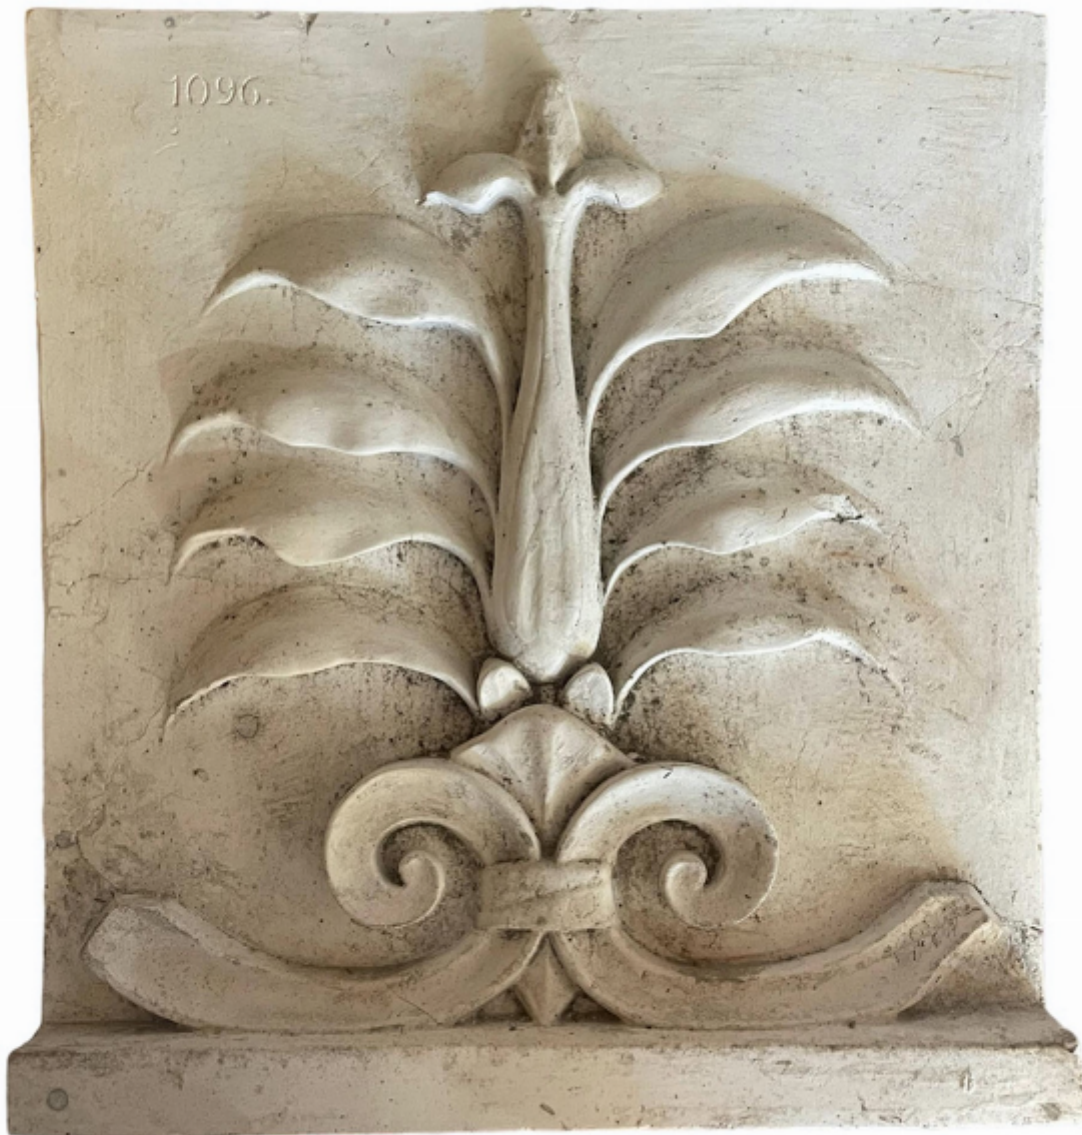

Floral moulding plaster cast from the antique

£175

REF: 5451

Height: 42 cm (16.5")

Width: 2040 cm (803.1")

Depth: 47 cm (18.5")

Description

Floral moulding plaster cast from the antique.

Making plaster casts of ancient carvings involves carefully applying plaster over the original artwork to create a detailed, three-dimensional replica. Once hardened, the plaster cast captures intricate textures and features, preserving the carving's details. This method allows for study, replication, and display, protecting the original while sharing its historical significance.