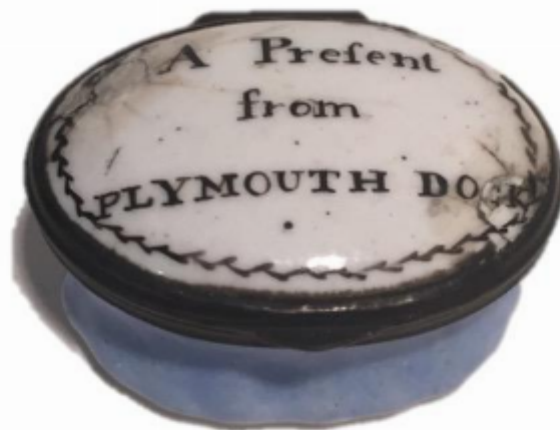

19th century Bilston patch box, 'A present from Plymouth Dock'

£125

REF: 1226

## Description

An early 19th century Bilston blue enamel patch box, the hinged lid entitled 'A present from Plymouth Dock'.