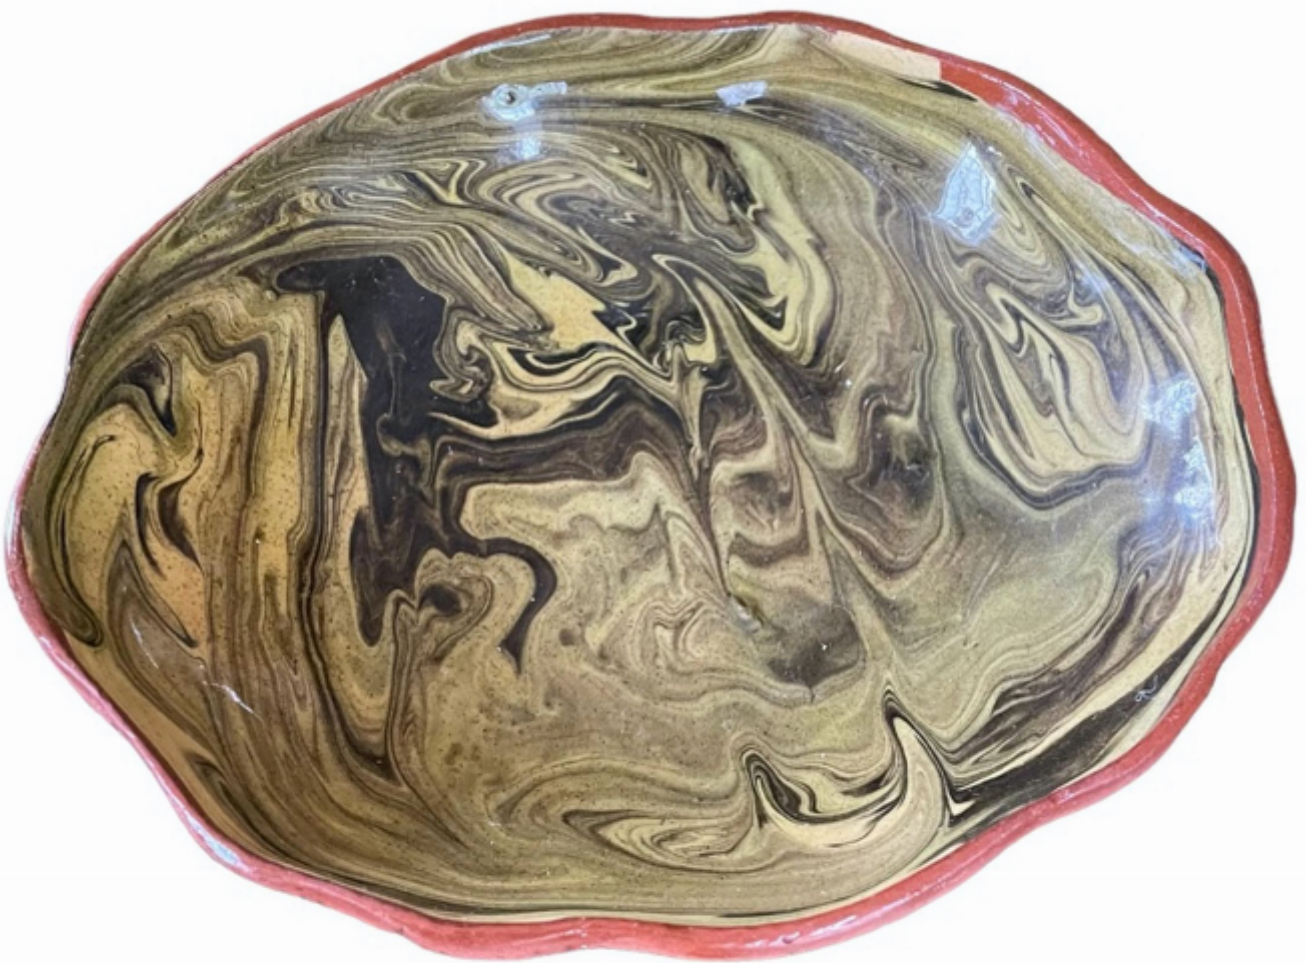

Mid-century marble-glazed studio pottery dish

Sold

REF: 5093

Height: 4 cm (1.6")

Width: 17 cm (6.7")

Depth: 15 cm (5.9")

## Description

Mid-century signed marble-glazed studio pottery dish